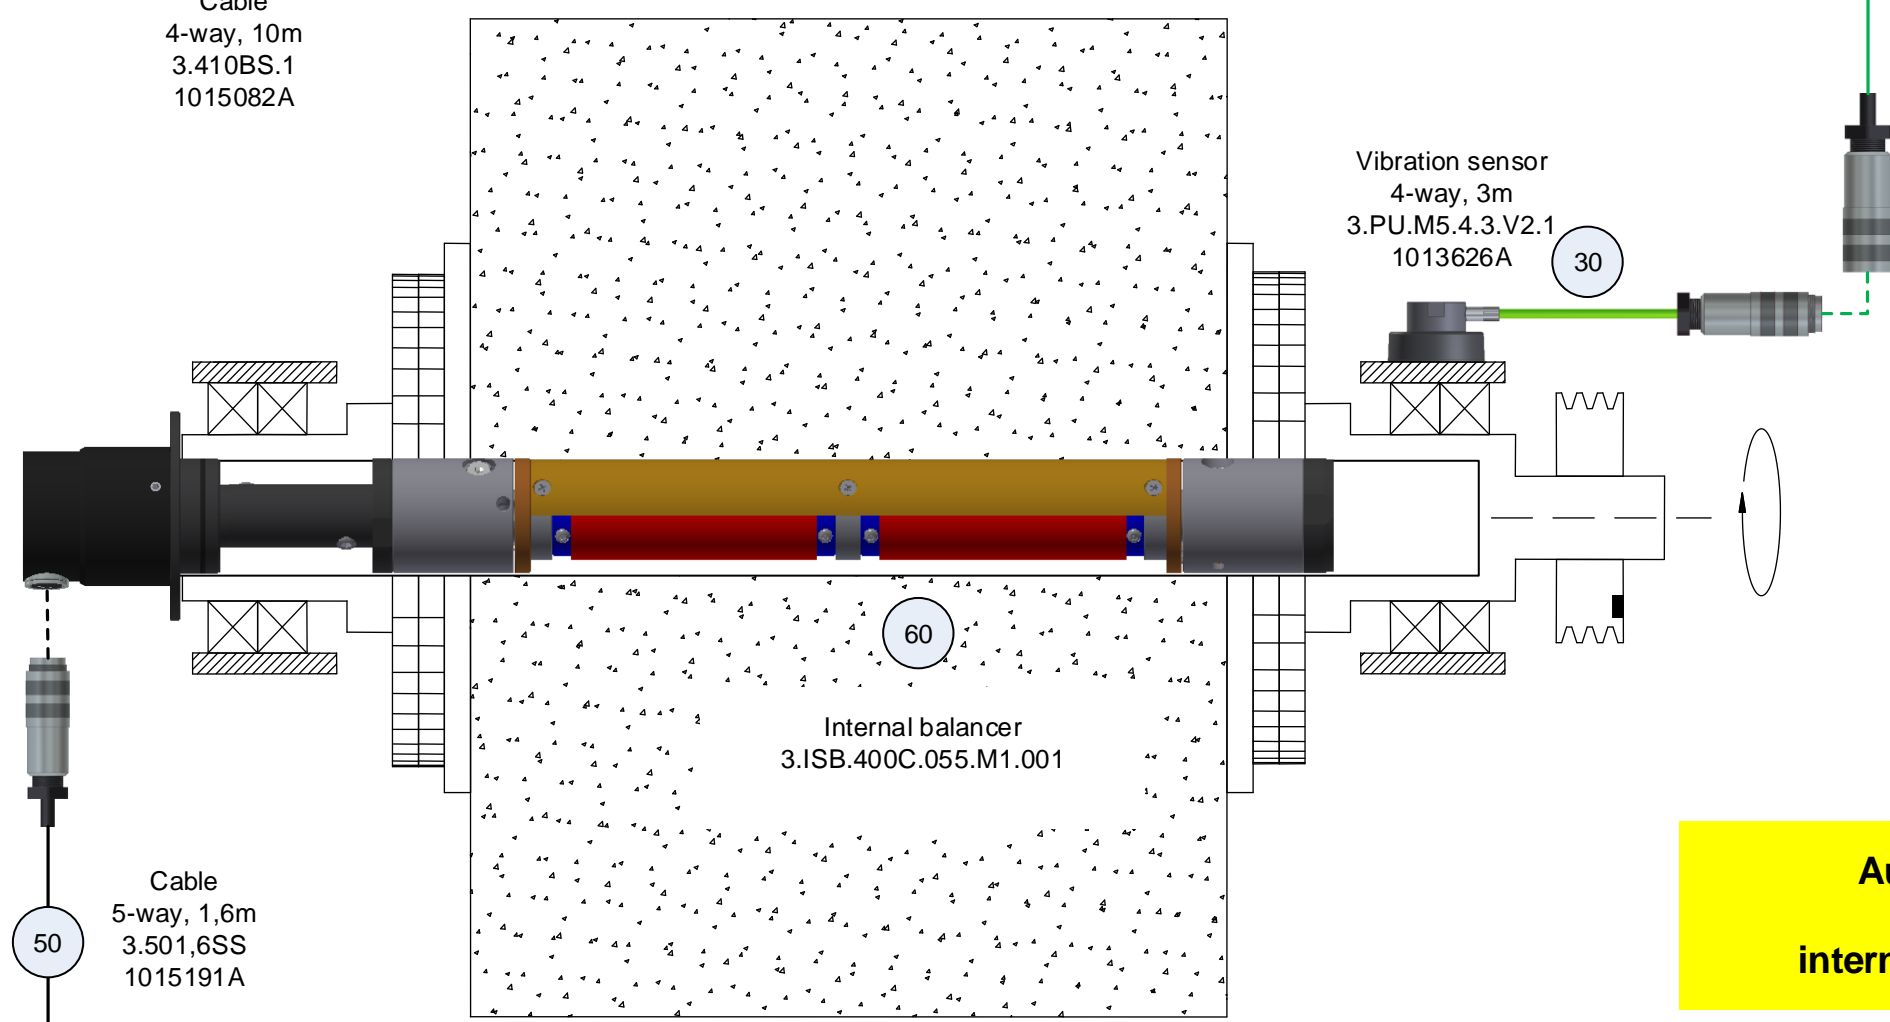

Balancing electronics
3.AB50P01.1.K.EXT.24
1038390A

10

40
Cable
5-way, 10m
3.510BS
1015237A

20
Cable
4-way, 10m
3.410BS.1
1015082A

Vibration sensor
4-way, 3m
3.PU.M5.4.3.V2.1
1013626A

30

60
Internal balancer
3.ISB.400C.055.M1.001

50
Cable
5-way, 1,6m
3.501,6SS
1015191A

**Automatic balancing system
AB50 with collector and
internal balancer type ISB-collector**